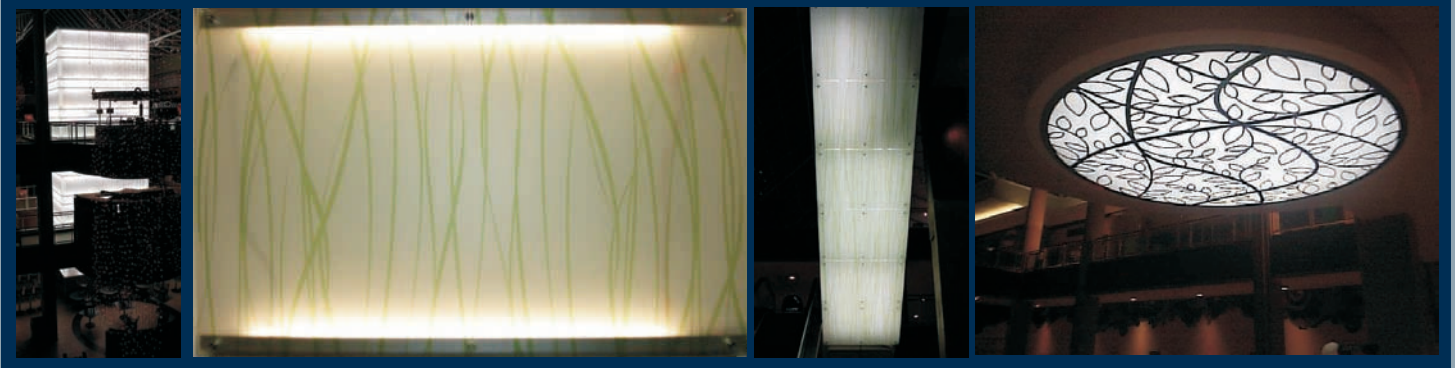

GLASS & ACRYLIC STRUCTURED SIGNS

Park Plaza Mall, Little Rock, AR

Internally Illuminated Elevator Surround. Frosted Panels with Graphic 2nd Surface. Treatment Under Escalator. Custom Ceiling Fixture