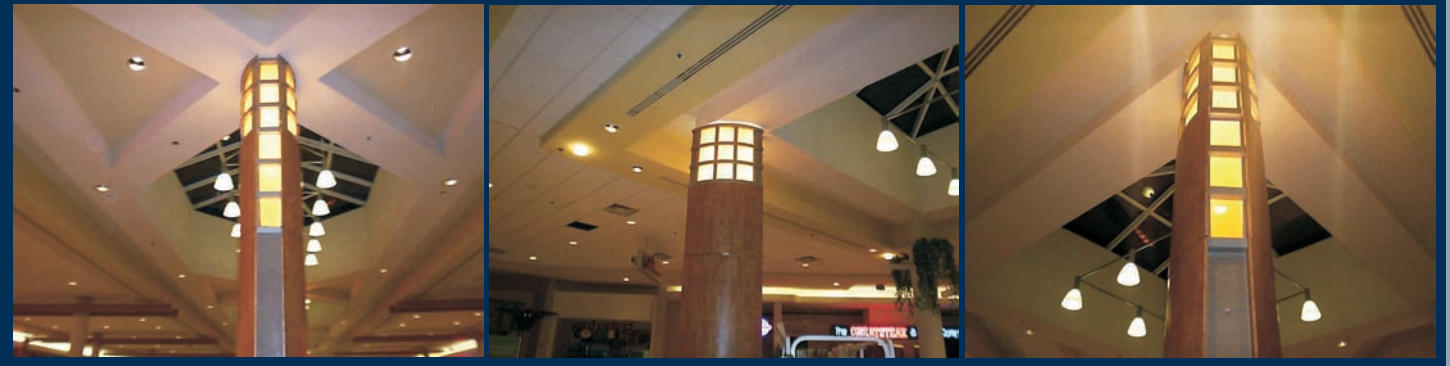

**GLASS & ACRYLIC STRUCTURED SIGNS**

**First Colony Mall, Sugarland, Texas**  
 Internally Illuminated Nagucci Lamps. Internally Illuminated Columns with Lattice Work

**Short Hills Mall, Short Hills, NJ**  
 Internally Illuminated Glass Monolith. Glass Flower Display. Neon Illuminated Guest Services Sign

**GLASS & ACRYLIC STRUCTURED SIGNS**

**Fayette Mall, Lexington, KY**  
 Internally Illuminated Column Toppers in the Food Court Area

**Broadway Square, Tyler, Texas**  
 Illuminated Glass Toppers  
 with Applied Frosted Crystal Vinyl

**New Jersey Aquarium, Camden, NJ**  
 Decorated Glass Entrance Monoliths. Internally Illuminated Port Holes

### North Star Mall, San Antonio, Texas

Internally Illuminated Glass Entry Surround. Glass Details. Glass Accent Lighting

**GLASS & ACRYLIC STRUCTURED SIGNS**

**Lakeline Mall, Austin, TX**  
 Internally Illuminated Monument. Directional. LED Power Grid Lighting