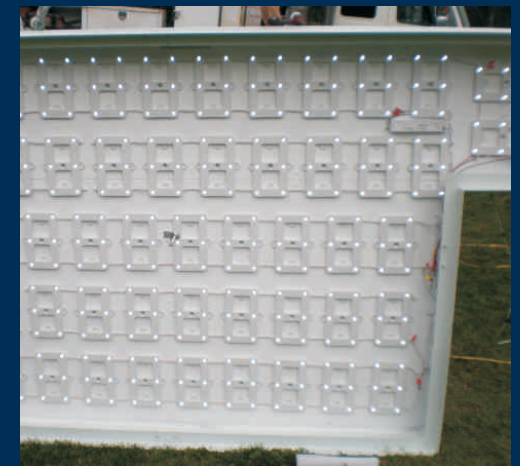

### Park Plaza Mall, Little Rock, AR

Internally Illuminated Elevator Surround. Frosted Panels with Graphic 2nd Surface. Treatment Under Escalator. Custom Ceiling Fixture

### North Star Mall, San Antonio, Texas

Internally Illuminated Glass Entry Surround. Glass Details. Glass Accent Lighting

**GLASS & ACRYLIC STRUCTURED SIGNS**

**Lakeline Mall, Austin, TX**  
 Internally Illuminated Monument. Directional. LED Power Grid Lighting